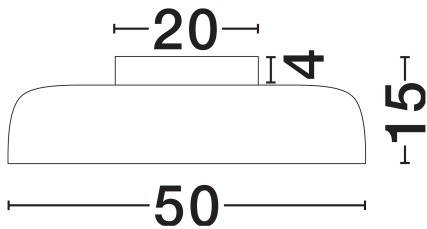

TECHNICAL DRAWING

GENERAL INFORMATION

Product Code	9268015
Collection	Indoor
Product Category	Ceiling
Product Family	Noelia
Mounting Location	Ceiling
Application Environment	Indoor
Specifications	N/A

DIMENSION & WEIGHT

LxWxH (cm)	D: 50 H: 15
Cut Out (cm)	N/A
Weight (Kgr)	2.9

MATERIAL & COLOR

Product Color	Bordeaux
Body Material	Steel, Aluminium &Acrylic

APPLICATION & MOUNTING

Ambient Working Temp.	Max 45°C
Type of Protection	IP20
Dimmable	Yes
Type of Dimming	Triac
Mounting type	Surface
Mounting Depth (cm)	N/A
Led Module Replaceable	No
Light Source	LED

NOVA LUCE S.A

Schimatari Viotias
32009, Greece

+30 22620 58 121
+30 22620 56 743

info@novaluce.com
www.novaluce.com