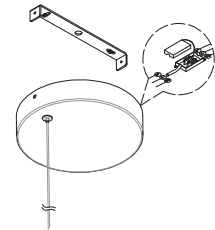

NOVA LUCE

9919603

1

Turn off the general switch

2

Drill holes & apply plastic anchors
With screws

3

Connect the wires

4

Apply the side screws

5

Adjust the wire

6

Apply the glass in to place

7

Turn on the general switch