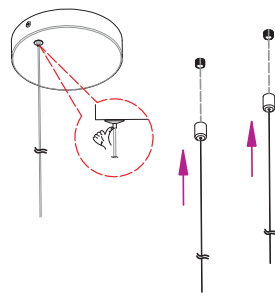

NOVA LUCE

9919603

1

Turn off the general switch

2

Drill holes & apply plastic anchors
With screws

3

Connect the wires

4

Apply the side screws

5

Adjust the wire

6

Apply the glass in to place

7

Turn on the general switch