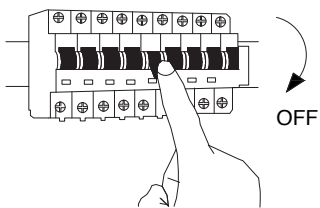

NOVA LUCE

9919603

1

Turn off the general switch

2

Drill holes & apply plastic anchors
With screws

3

Connect the wires

4

Apply the side screws

5

Adjust the wire

6

Apply the glass in to place

7

Turn on the general switch