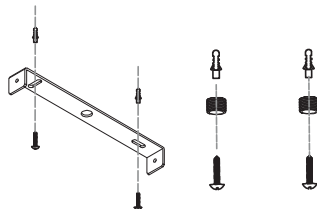

NOVA LUCE

9919603

1

Turn off the general switch

2

Drill holes & apply plastic anchors
With screws

3

Connect the wires

4

Apply the side screws

5

Adjust the wire

6

Apply the glass in to place

7

Turn on the general switch