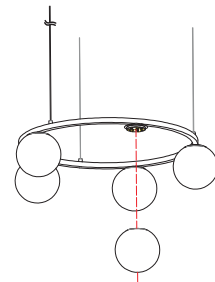

NOVA LUCE

9919603

1

Turn off the general switch

2

Drill holes & apply plastic anchors
With screws

3

Connect the wires

4

Apply the side screws

5

Adjust the wire

6

Apply the glass in to place

7

Turn on the general switch