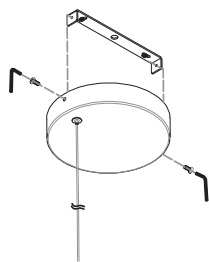

NOVA LUCE

9919603

1

Turn off the general switch

2

Drill holes & apply plastic anchors
With screws

3

Connect the wires

4

Apply the side screws

5

Adjust the wire

6

Apply the glass in to place

7

Turn on the general switch