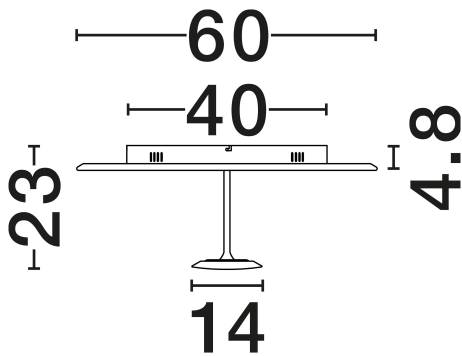

NOVA LUCE

PRODUCT DATASHEET

Version: 001

PRODUCT PHOTOGRAPH

TECHNICAL DRAWING

GENERAL INFORMATION

Product Code	9248181
Collection	Indoor
Product Category	Ceiling
Product Family	Nima
Mounting Location	Ceiling
Application Environment	Indoor
Specifications	N/A

DIMENSION & WEIGHT

LxWxH (cm)	D: 60 H: 23
Cut Out (cm)	N/A
Weight (Kgr)	4.2

MATERIAL & COLOR

Product Color	Sandy White
Body Material	Steel, Aluminium & Acrylic

APPLICATION & MOUNTING

Ambient Working Temp.	Max 45°C
Type of Protection	IP20
Dimmable	Yes
Type of Dimming	Triac
Mounting type	Surface
Mounting Depth (cm)	N/A
Led Module Replaceable	No
Light Source	LED

Power (Nominal)	30W
Input voltage (Nominal)	220-240V
Mains Frequency	50/60Hz

PHOTOMETRICAL DATA

Luminous Flux	1832lm
Color Temperature	3000K
Light Color (Designation)	Warm White

WARRANTY

Warranty	3 Years
----------	----------------