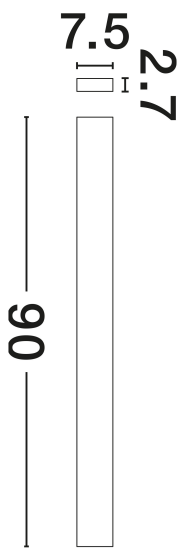

PRODUCT PHOTOGRAPH

TECHNICAL DRAWING

GENERAL INFORMATION

Product Code	9060913
Collection	Indoor
Product Category	Wall
Product Family	Seline
Mounting Location	Wall
Application Environment	Indoor
Specifications	N/A

DIMENSION & WEIGHT

LxWxH (cm)	L: 90 W: 2.7 H: 7.5
Cut Out (cm)	N/A
Weight (Kgr)	0.931

MATERIAL & COLOR

Product Color	Sandy Black
Body Material	Aluminium

APPLICATION & MOUNTING

Ambient Working Temp.	Max 45°C
Type of Protection	IP44
Dimmable	No
Type of Dimming	N/A
Mounting type	Surface
Mounting Depth (cm)	N/A
Led Module Replaceable	No
Light Source	LED

NOVA LUCE

PRODUCT DATASHEET

Version: 001

ELECTRICAL DATA

Power (Nominal)	36W
Input voltage (Nominal)	220-240V
Mains Frequency	50/60Hz

PHOTOMETRICAL DATA

Luminous Flux	2614lm
Color Temperature	3000K
Light Color (Designation)	Warm White