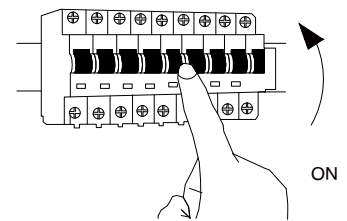

NOVA LUCE

9236203

1

Turn off the general switch

2

Drill holes & apply plastic anchors
With screws

3

Connect the wires

4

Apply the side screws

5

By rotating assemble it

Turn on the general switch