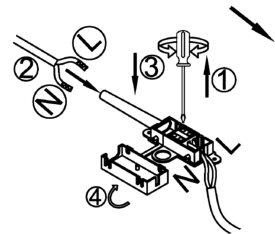

NOVA LUCE

9236203

1

Turn off the general switch

2

Drill holes & apply plastic anchors
With screws

3

Connect the wires

4

Apply the side screws

5

By rotating assemble it

Turn on the general switch