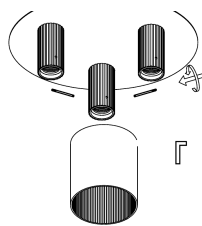

NOVA LUCE

9236203

1

Turn off the general switch

2

Drill holes & apply plastic anchors
With screws

3

Connect the wires

4

Apply the side screws

5

By rotating assemble it

Turn on the general switch