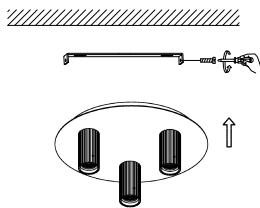

NOVA LUCE

9236203

1

Turn off the general switch

2

Drill holes & apply plastic anchors
With screws

3

Connect the wires

4

Apply the side screws

5

By rotating assemble it

Turn on the general switch