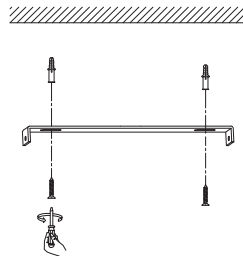

NOVA LUCE

9236203

1

Turn off the general switch

2

Drill holes & apply plastic anchors
With screws

3

Connect the wires

4

Apply the side screws

5

By rotating assemble it

Turn on the general switch