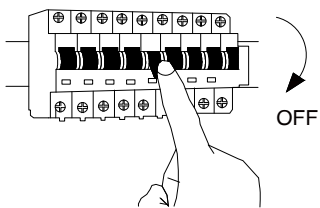

NOVA LUCE

9236203

1

Turn off the general switch

2

Drill holes & apply plastic anchors
With screws

3

Connect the wires

4

Apply the side screws

5

By rotating assemble it

Turn on the general switch