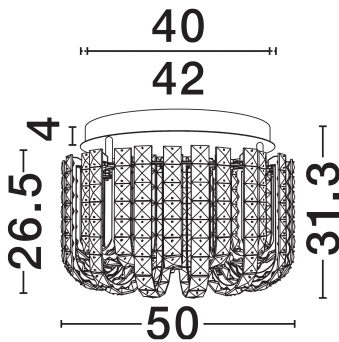

NOVA LUCE

PRODUCT DATASHEET

Version: 001

PRODUCT PHOTOGRAPH

GENERAL INFORMATION

Product Code	9019764
Collection	Indoor
Product Category	Ceiling
Product Family	Celysia
Mounting Location	Wall
Application Environment	Indoor
Specifications	N/A

DIMENSION & WEIGHT

LxWxH (cm)	D: 50 H: 31.3
Cut Out (cm)	N/A
Weight (Kgr)	10.6

MATERIAL & COLOR

Product Color	Platinum Gold
Body Material	Metal & Crystal

TECHNICAL DRAWING

APPLICATION & MOUNTING

Ambient Working Temp.	Max 45°C
Type of Protection	IP20
Dimmable	Yes
Type of Dimming	Triac
Mounting type	Surface
Mounting Depth (cm)	N/A
Led Module Replaceable	No
Light Source	LED

Power (Nominal)	34W
Input voltage (Nominal)	220-240V
Mains Frequency	50/60Hz

PHOTOMETRICAL DATA

Luminous Flux	2358lm
Color Temperature	3500K
Light Color (Designation)	Warm White

WARRANTY

Warranty	3 Years
----------	----------------