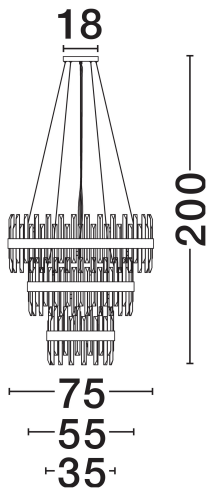

NOVA LUCE

PRODUCT DATASHEET

Version: 001

PRODUCT PHOTOGRAPH

TECHNICAL DRAWING

GENERAL INFORMATION

Product Code	9695121
Collection	Indoor
Product Category	Suspension
Product Family	Crown
Mounting Location	Wall
Application Environment	Indoor
Specifications	N/A

DIMENSION & WEIGHT

LxWxH (cm)	D: 75 H: 200
Cut Out (cm)	N/A
Weight (Kgr)	24

MATERIAL & COLOR

Product Color	Satin Gold
Body Material	Metal & Crystal

APPLICATION & MOUNTING

Ambient Working Temp.	Max 45°C
Type of Protection	IP20
Dimmable	N/A
Type of Dimming	N/A
Mounting type	Surface
Mounting Depth (cm)	N/A
Led Module Replaceable	Yes
Light Source	G9

Power (Nominal)	42x5W
Input voltage (Nominal)	220-240V
Mains Frequency	50/60Hz

PHOTOMETRICAL DATA

Luminous Flux	N/A
Color Temperature	N/A
Light Color (Designation)	N/A

WARRANTY

Warranty	3 Years
----------	----------------