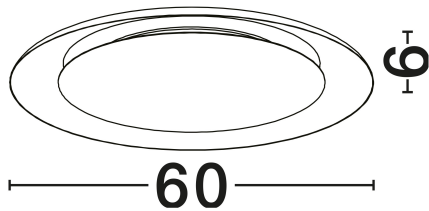

NOVA LUCE

PRODUCT DATASHEET

Version: 001

PRODUCT PHOTOGRAPH

TECHNICAL DRAWING

GENERAL INFORMATION

| | |
|-------------------------|---------|
| Product Code | 9345704 |
| Collection | Indoor |
| Product Category | Ceiling |
| Product Family | Epos |
| Mounting Location | Ceiling |
| Application Environment | Indoor |
| Specifications | N/A |

DIMENSION & WEIGHT

| | |
|--------------|------------|
| LxWxH (cm) | D: 60 H: 6 |
| Cut Out (cm) | N/A |
| Weight (Kgr) | 4.35 |

MATERIAL & COLOR

| | |
|---------------|---------------------|
| Product Color | Sandy White |
| Body Material | Aluminium & Acrylic |

| | |
|-------------------------|-----------------|
| Power (Nominal) | 38W |
| Input voltage (Nominal) | 220-240V |
| Mains Frequency | 50/60Hz |

PHOTOMETRICAL DATA

| | |
|---------------------------|------------------------|
| Luminous Flux | 2200lm |
| Color Temperature | 2700-3000-4000K |
| Light Color (Designation) | WW - NW |