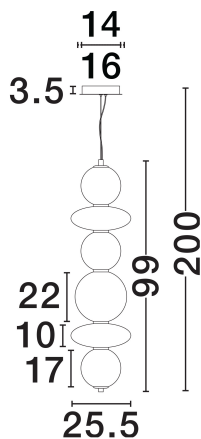

NOVA LUCE

PRODUCT DATASHEET

Version: 001

PRODUCT PHOTOGRAPH

TECHNICAL DRAWING

GENERAL INFORMATION

Product Code	9186953
Collection	Indoor
Product Category	Suspension
Product Family	Navi
Mounting Location	Wall
Application Environment	Indoor
Specifications	N/A

DIMENSION & WEIGHT

LxWxH (cm)	D: 25.5 H: 200
Cut Out (cm)	N/A
Weight (Kgr)	4.3

MATERIAL & COLOR

Product Color	Brass Gold & Smokey Gray
Body Material	Metal & Glass

APPLICATION & MOUNTING

Ambient Working Temp.	Max 45°C
Type of Protection	IP20
Dimmable	No
Type of Dimming	N/A
Mounting type	Surface
Mounting Depth (cm)	N/A
Led Module Replaceable	No
Light Source	LED

Power (Nominal)	27W
Input voltage (Nominal)	220-240V
Mains Frequency	50/60Hz

PHOTOMETRICAL DATA

Luminous Flux	3201lm
Color Temperature	3000K
Light Color (Designation)	Warm White

WARRANTY

Warranty	3 Years
----------	----------------