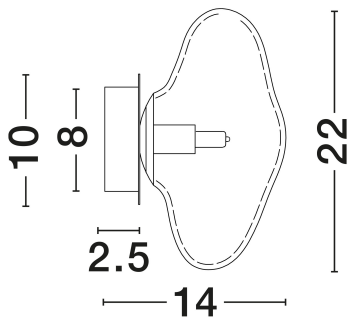

NOVA LUCE

PRODUCT DATASHEET

Version: 001

PRODUCT PHOTOGRAPH

TECHNICAL DRAWING

GENERAL INFORMATION

| | |
|-------------------------|------------|
| Product Code | 9006034 |
| Collection | Indoor |
| Product Category | Suspension |
| Product Family | King |
| Mounting Location | Suspension |
| Application Environment | Indoor |
| Specifications | N/A |

DIMENSION & WEIGHT

| | |
|--------------|-------------|
| LxWxH (cm) | D: 22 H: 14 |
| Cut Out (cm) | N/A |
| Weight (Kgr) | 1.12 |

MATERIAL & COLOR

| | |
|---------------|--------------------------|
| Product Color | Brass Gold & Blown Clear |
| Body Material | Metal & Glass |

| | |
|-------------------------|-----------------|
| Power (Nominal) | 1x5W |
| Input voltage (Nominal) | 100-240V |
| Mains Frequency | 50/60Hz |

PHOTOMETRICAL DATA

| | |
|---------------------------|------------|
| Luminus Flux | N/A |
| Color Temperature | N/A |
| Light Color (Designation) | N/A |