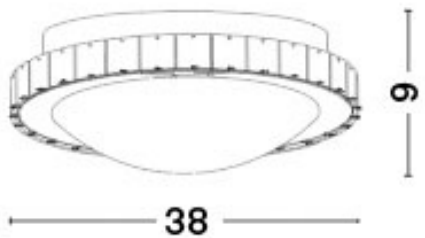

GENERAL INFORMATION

Product Code	7311402
Collection	Decorative
Product Category	Ceiling
Product Family	Palermo
Mounting Location	Ceiling
Application Environment	Indoor

DIMENSION & WEIGHT

LxWxH (cm)	D: 38 H: 9
Cut out (cm)	N/A
Weight (Kgr)	2.7

MATERIAL & COLOR

Product Color	Chrome & White
Body Material	Metal & Glass & K9 Crystal

APPLICATION & MOUNTING

Ambient Working Temp.	Max 45 oC
Type of Protection	IP20
Dimmable	Depends on the lamp
Type of Dimming (Optional)	N/A
Mounting type	Ceiling
Mounting Depth (cm)	N/A
Led Module Replaceable	Yes
Light Source	LED E27

NOVA LUCE S.A

Schimatari Viotias
32009, Greece

+30 22620 58 121
+30 22620 56 743

info@novaluce.com
www.novaluce.com