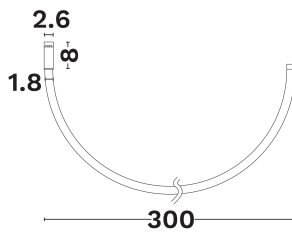

TECHNICAL DRAWING

COMPATIBLE WITH

— On/Off Driver: N/A

— Triac Driver: N/A

— Dali Driver: N/A

GENERAL INFORMATION

Product Code	9680196
Product Category	Systems
Product Family	Chroma
Mounting Location	Ceiling/Wall
Application Environment	Outdoor

DIMENSION & WEIGHT

LxWxH (cm)	L:1.8 W:1.8 H:30 cm
Cut out (cm)	N/A
Weight (Kgr)	N/A

MATERIAL & COLOR

Product Color	Black
Body Material	Silicone
Cover Material	N/A

APPLICATION & MOUNTING

Ambient Working Temp.	45 C
Type of Protection	IP65
Protection Class IK	IK04
Dimmable	Yes
Type of Dimming (Optional)	Triac
Mounting type	Surface
Mounting Depth (cm)	Ceiling/Wall
Led Module Replaceable	No
Light Source	Led
Adjustable	No

NOVA LUCE S.A

Schimatari Viotias
32009, Greece

+30 22620 58 121
+30 22620 56 743

info@novaluce.com
www.novaluce.com