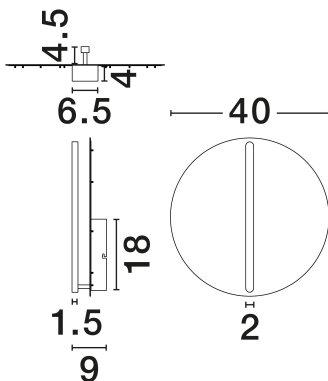

NOVA LUCE

PRODUCT DATASHEET

Version: 001

PRODUCT PHOTOGRAPH

TECHNICAL DRAWING

GENERAL INFORMATION

Product Code	9580582
Collection	Indoor
Product Category	Wall
Product Family	Nalu
Mounting Location	Wall
Application Environment	Indoor
Specifications	N/A

DIMENSION & WEIGHT

LxWxH (cm)	D: 40 H: 9
Cut Out (cm)	N/A
Weight (Kgr)	0

MATERIAL & COLOR

Product Color	Black & White
Body Material	Steel, Aluminium & Silicone

APPLICATION & MOUNTING

Ambient Working Temp.	Max 45°C
Type of Protection	IP20
Dimmable	Yes
Type of Dimming	Triac
Mounting type	Surface
Mounting Depth (cm)	N/A
Led Module Replaceable	No
Light Source	LED

Power (Nominal)	28W
Input voltage (Nominal)	220-240V
Mains Frequency	50/60Hz

PHOTOMETRICAL DATA

Luminous Flux	1680lm
Color Temperature	2700K
Light Color (Designation)	Warm White

WARRANTY

Warranty	3 Years
----------	----------------