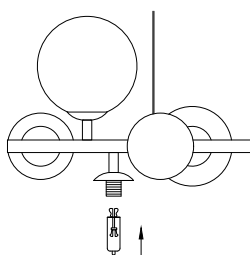

# NOVA LUCE

9009250

1

Turn off the general switch

2

Drill holes & apply plastic anchors  
With screws

3

Connect the wires

4

Apply the side screws

5

Apply the bulb

6

Insert the glass

7

Turn on the general switch