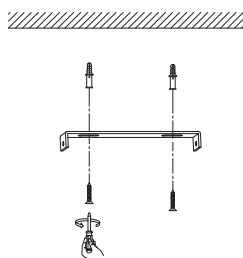

# NOVA LUCE

9009250

1

Turn off the general switch

2

Drill holes & apply plastic anchors  
With screws

3

Connect the wires

4

Apply the side screws

5

Apply the bulb

6

Insert the glass

7

Turn on the general switch