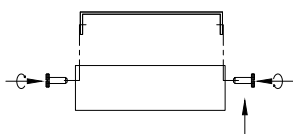

# NOVA LUCE

9009250

1

Turn off the general switch

2

Drill holes & apply plastic anchors  
With screws

3

Connect the wires

4

Apply the side screws

5

Apply the bulb

6

Insert the glass

7

Turn on the general switch