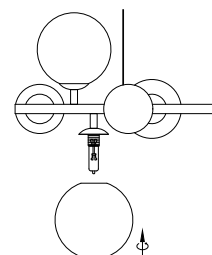

# NOVA LUCE

9009250

1

Turn off the general switch

2

Drill holes & apply plastic anchors  
With screws

3

Connect the wires

4

Apply the side screws

5

Apply the bulb

6

Insert the glass

7

Turn on the general switch