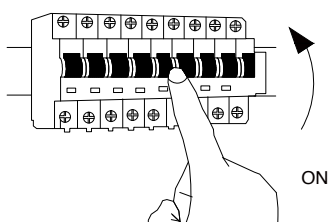

# NOVA LUCE

9009250

1

Turn off the general switch

2

Drill holes & apply plastic anchors  
With screws

3

Connect the wires

4

Apply the side screws

5

Apply the bulb

6

Insert the glass

7

Turn on the general switch