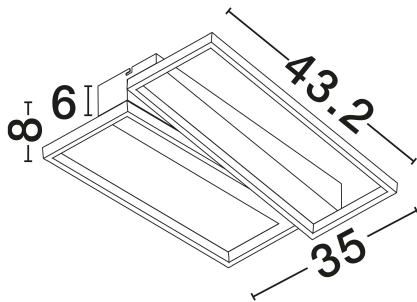

NOVA LUCE

PRODUCT DATASHEET

Version: 001

PRODUCT PHOTOGRAPH

GENERAL INFORMATION

Product Code	9248113
Collection	Indoor
Product Category	Ceiling
Product Family	Elize
Mounting Location	Ceiling
Application Environment	Indoor
Specifications	N/A

DIMENSION & WEIGHT

LxWxH (cm)	L: 43.2 W: 35 H: 8
Cut Out (cm)	N/A
Weight (Kgr)	1.8

MATERIAL & COLOR

Product Color	Black & Brass Gold
Body Material	Steel & Aluminium & Silicone

APPLICATION & MOUNTING

Ambient Working Temp.	Max 45°C
Type of Protection	IP20
Dimmable	Yes
Type of Dimming	Triac
Mounting type	Surface
Mounting Depth (cm)	N/A
Led Module Replaceable	No
Light Source	LED

TECHNICAL DRAWING

NOVA LUCE S.A

Schimatari Viotias
32009, Greece

+30 22620 58 121
+30 22620 56 743

info@novaluce.com
www.novaluce.com