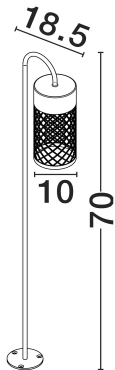

NOVA LUCE

PRODUCT DATASHEET

Version: 001

PRODUCT PHOTOGRAPH

TECHNICAL DRAWING

GENERAL INFORMATION

Product Code	9060233
Collection	Outdoor
Product Category	Bollard
Product Family	Motley
Mounting Location	Ground
Application Environment	Outdoor
Specifications	N/A

DIMENSION & WEIGHT

LxWxH (cm)	D:10 W:18.5 H:70 cm
Cut out (cm)	N/A
Weight (Kgr)	1.27

MATERIAL & COLOR

Product Color	Corten
Body Material	Aluminium & Metal

APPLICATION & MOUNTING

Ambient Working Temp.	Max 45 oC
Type of Protection	IP65
Dimmable	No
Type of Dimming	N/A
Mounting type	Surface
Mounting Depth (cm)	N/A
Led Module Replaceable	No
Light Source	LED

Power (Nominal)	9w
Input voltage (Nominal)	220-240Vac
Mains Frequency	50/60Hz

PHOTOMETRICAL DATA

Luminous Flux	395lm
Color Temperature	3000K
Light Color (Designation)	Warm White

WARRANTY

Warranty	3 Years
----------	----------------