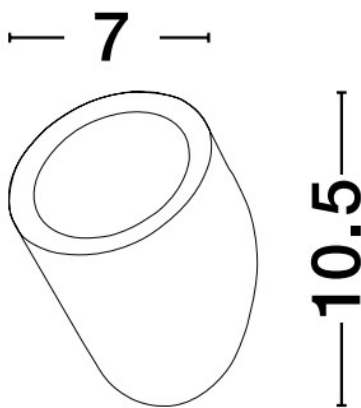

NOVA LUCE

PRODUCT DATASHEET

Version: 001

PRODUCT PHOTOGRAPH

GENERAL INFORMATION

Product Code	9060199
Collection	Outdoor
Product Category	Wall
Product Family	CAPO
Mounting Location	Wall
Application Environment	Outdoor

DIMENSION & WEIGHT

LxWxH (cm)	L: 7 W: 6,4 H: 10,5
Cut out (cm)	N/A
Weight (Kgr)	0.3

MATERIAL & COLOR

Product Color	Black
Body Material	Aluminium

TECHNICAL DRAWING

APPLICATION & MOUNTING

Ambient Working Temp.	Max 40 oC
Type of Protection	IP65
Dimmable	No
Type of Dimming (Optional)	N/A
Mounting type	Surface
Mounting Depth (cm)	N/A
Led Module Replaceable	No
Light Source	LED

NOVA LUCE S.A

Schimatari Viotias
32009, Greece

+30 22620 58 121
+30 22620 56 743

info@novaluce.com
www.novaluce.com