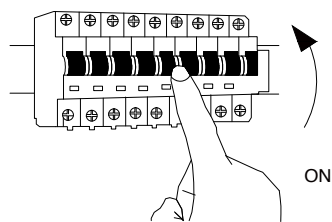

# NOVA LUCE

9030160

1

Turn off the general switch

2

Remove the side screws

3

Connect the wires

4

Apply the side screws

5

Turn on the general switch