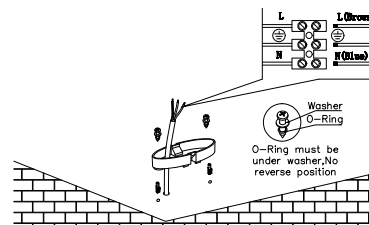

# NOVA LUCE

9030160

1

Turn off the general switch

2

Remove the side screws

3

Connect the wires

4

Apply the side screws

5

Turn on the general switch