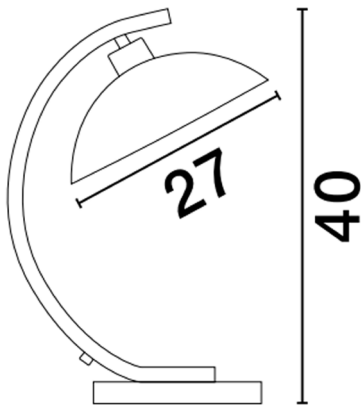

NOVA LUCE

PRODUCT DATASHEET

Version: 001

PRODUCT PHOTOGRAPH

TECHNICAL DRAWING

GENERAL INFORMATION

Product Code	9035981
Collection	Decorative
Product Category	Table
Product Family	Mirba
Mounting Location	N/A
Application Environment	Indoor

DIMENSION & WEIGHT

LxWxH (cm)	D: 27 H: 40
Cut out (cm)	N/A
Weight (Kgr)	2.8

MATERIAL & COLOR

Product Color	Sandy Black & Gold
Body Material	Metal

APPLICATION & MOUNTING

Ambient Working Temp.	Max 45 oC
Type of Protection	IP20
Dimmable	Depends on the lamp
Type of Dimming (Optional)	N/A
Mounting type	N/A
Mounting Depth (cm)	N/A
Led Module Replaceable	Yes
Light Source	LED E27