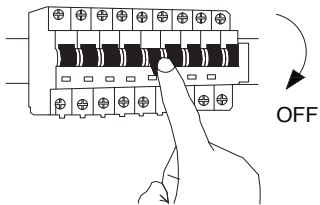

NOVA LUCE

9030774, 9030775

①

Turn off the general switch

②

9030774 Cut Out size: 16.1 x 7.1 cm
9030775 Cut Out size: 24.6 x 7 cm
Make the cut out, get the wires through
apply the product

③

Connect the wires

④

Apply the side screws

⑤

Turn on the general switch