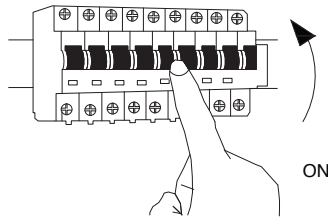

NOVA LUCE

9030774, 9030775

①

Turn off the general switch

②

9030774 Cut Out size: 16.1 x 7.1 cm
9030775 Cut Out size: 24.6 x 7 cm
Make the cut out, get the wires through
apply the product

③

Connect the wires

④

Apply the side screws

⑤

Turn on the general switch