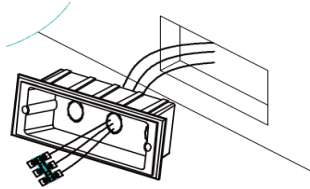

NOVA LUCE

9030774, 9030775

①

Turn off the general switch

②

9030774 Cut Out size: 16.1 x 7.1 cm
9030775 Cut Out size: 24.6 x 7 cm
Make the cut out, get the wires through
apply the product

③

Connect the wires

④

Apply the side screws

⑤

Turn on the general switch