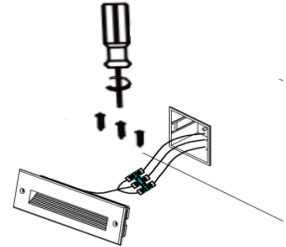

NOVA LUCE

9030774, 9030775

①

Turn off the general switch

②

9030774 Cut Out size: 16.1 x 7.1 cm
9030775 Cut Out size: 24.6 x 7 cm
Make the cut out, get the wires through
apply the product

③

Connect the wires

④

Apply the side screws

⑤

Turn on the general switch