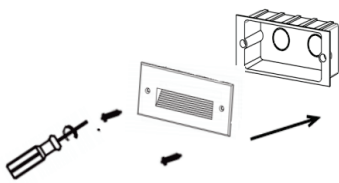

NOVA LUCE

9030774, 9030775

①

Turn off the general switch

②

9030774 Cut Out size: 16.1 x 7.1 cm
9030775 Cut Out size: 24.6 x 7 cm
Make the cut out, get the wires through
apply the product

③

Connect the wires

④

Apply the side screws

⑤

Turn on the general switch