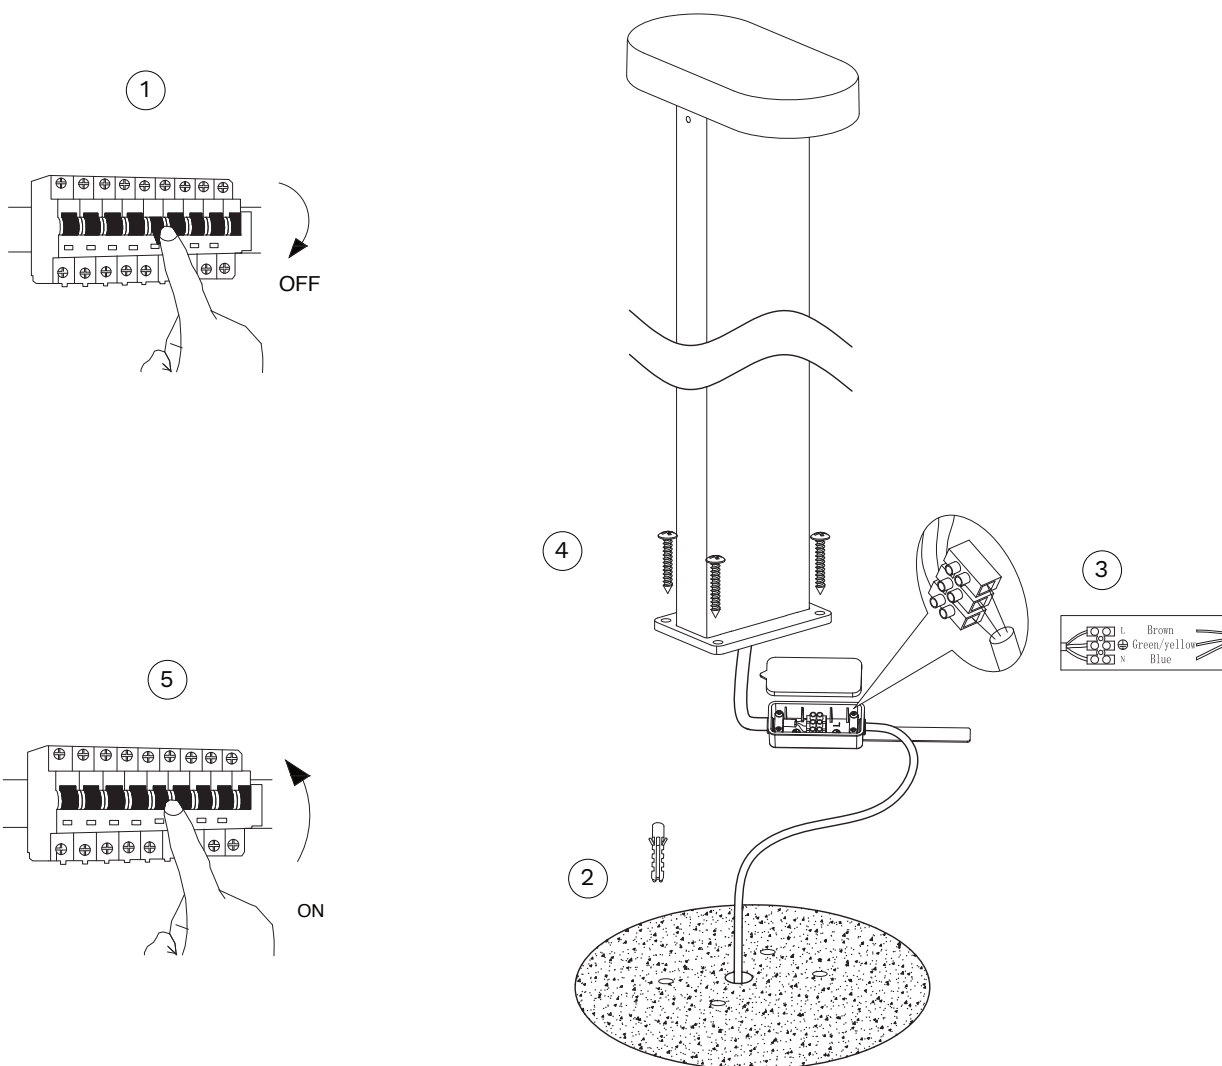

# NOVA LUCE

9002867 9002868

1. Turn OFF general switch
2. Drill holes & apply plastic anchors
3. connect the wires
4. Apply screws
5. Turn ON general switch