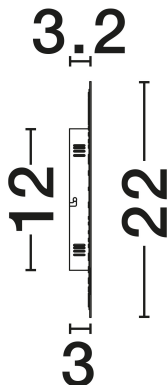

NOVA LUCE

PRODUCT DATASHEET

Version: 001

PRODUCT PHOTOGRAPH

GENERAL INFORMATION

Product Code	9248155
Collection	Indoor
Product Category	Wall
Product Family	Cyrclle
Mounting Location	Wall
Application Environment	Indoor
Specifications	N/A

DIMENSION & WEIGHT

LxWxH (cm)	D: 22 W: 3.2 H: 22
Cut Out (cm)	N/A
Weight (Kgr)	0.3

MATERIAL & COLOR

Product Color	Sandy White
Body Material	Aluminium & Acrylic

TECHNICAL DRAWING

APPLICATION & MOUNTING

Ambient Working Temp.	Max 45°C
Type of Protection	IP20
Dimmable	No
Type of Dimming	N/A
Mounting type	Surface
Mounting Depth (cm)	N/A
Led Module Replaceable	No
Light Source	LED

Power (Nominal)	12W
Input voltage (Nominal)	220-240V
Mains Frequency	50/60Hz

PHOTOMETRICAL DATA

Luminous Flux	720lm
Color Temperature	3000K
Light Color (Designation)	Warm White

WARRANTY

Warranty	3 Years
----------	----------------