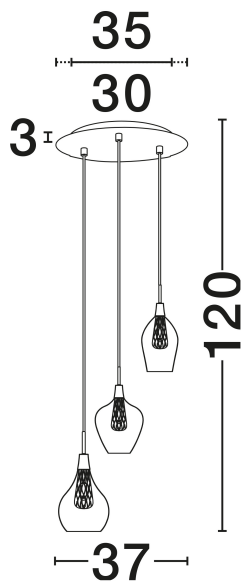

## PRODUCT PHOTOGRAPH

## TECHNICAL DRAWING

## DIMENSION & WEIGHT

LxWxH (cm)	D: 30 H: 120
Cut Out (cm)	N/A
Weight (Kgr)	2.3