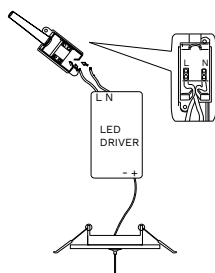

NOVA LUCE

9002103 9002104

1

Turn off the general switch

2

Adjust the wire

3

Get the driver in to possession

4

Connect the wires

5

Adjust in place

6

Turn on the general switch

Cut Out:
D: 5.5 cm