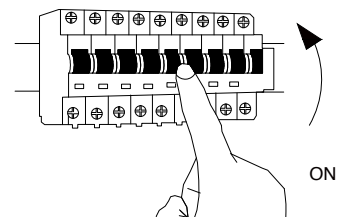

4

Connect the wires

5

Adjust in place

6

Turn on the general switch

Cut Out:
D: 5.5 cm