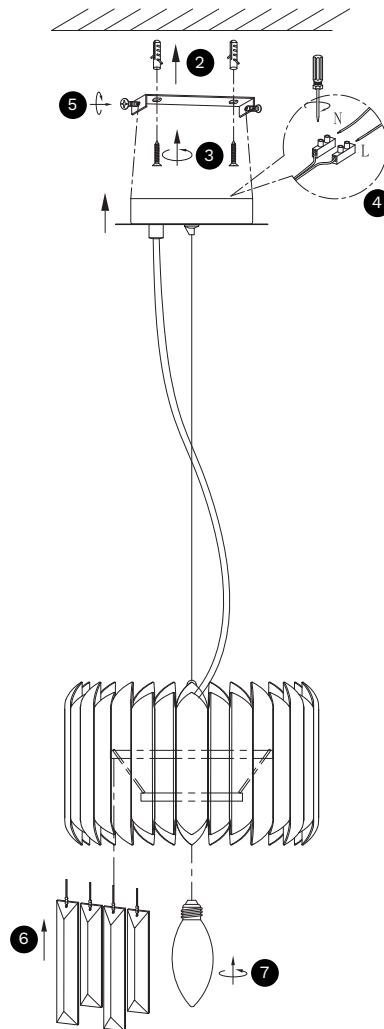

NOVA LUCE

9824070

Turn off the general switch

Turn on the general switch

1. Turn off general switch
2. Drill a holes, apply plastic anchors
 3. Apply screws
 4. Connect the wires
 5. Apply the side screws
6. Apply the crystals
7. Apply the bulb
8. Turn on the general switch