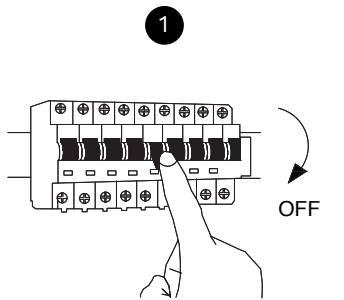

NOVA LUCE

9824070

Turn off the general switch

Turn on the general switch

1. Turn off general switch
2. Drill a holes, apply plastic anchors
 3. Apply screws
 4. Connect the wires
 5. Apply the side screws
6. Apply the crystals
7. Apply the bulb
8. Turn on the general switch