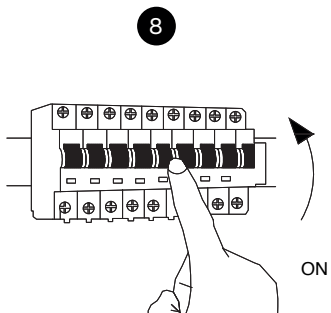

NOVA LUCE

9824070

Turn off the general switch

Turn on the general switch

1. Turn off general switch
2. Drill a holes, apply plastic anchors
 3. Apply screws
 4. Connect the wires
 5. Apply the side screws
6. Apply the crystals
7. Apply the bulb
8. Turn on the general switch