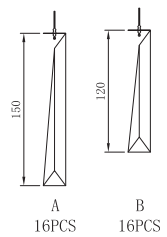

NOVA LUCE

9824070

Turn off the general switch

Turn on the general switch

1. Turn off general switch
2. Drill a holes, apply plastic anchors
 3. Apply screws
 4. Connect the wires
 5. Apply the side screws
6. Apply the crystals
7. Apply the bulb
8. Turn on the general switch