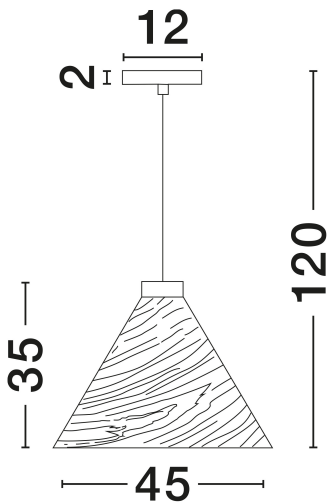

NOVA LUCE

PRODUCT DATASHEET

Version: 001

PRODUCT PHOTOGRAPH

TECHNICAL DRAWING

GENERAL INFORMATION

Product Code	9001071
Collection	Indoor
Product Category	Suspension
Product Family	Elysian
Mounting Location	Ceiling
Application Environment	Indoor
Specifications	N/A

DIMENSION & WEIGHT

LxWxH (cm)	D: 45 H: 120
Cut Out (cm)	N/A
Weight (Kgr)	0.62

MATERIAL & COLOR

Product Color	Natural
Body Material	Wood

APPLICATION & MOUNTING

Ambient Working Temp.	Max 45°C
Type of Protection	IP20
Dimmable	Yes
Type of Dimming	N/A
Mounting type	Surface
Mounting Depth (cm)	N/A
Led Module Replaceable	Yes
Light Source	E27

Power (Nominal)	1x12W
Input voltage (Nominal)	100-240V
Mains Frequency	50/60Hz

PHOTOMETRICAL DATA

Luminous Flux	N/A
Color Temperature	N/A
Light Color (Designation)	N/A

WARRANTY

Warranty	3 Years
----------	----------------