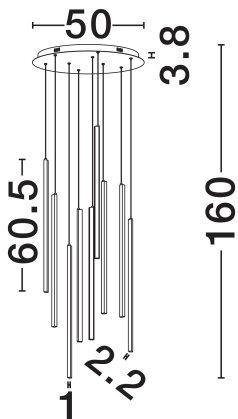

NOVA LUCE

PRODUCT DATASHEET

Version: 001

PRODUCT PHOTOGRAPH

TECHNICAL DRAWING

GENERAL INFORMATION

Product Code	9081804
Collection	Indoor
Product Category	Suspension
Product Family	Gratta
Mounting Location	Wall
Application Environment	Indoor
Specifications	N/A

DIMENSION & WEIGHT

LxWxH (cm)	D: 50 H: 160
Cut Out (cm)	N/A
Weight (Kgr)	4.05

MATERIAL & COLOR

Product Color	Sandy Black
Body Material	Aluminium,Acrylic & Steel

APPLICATION & MOUNTING

Ambient Working Temp.	Max 45°C
Type of Protection	IP20
Dimmable	Yes
Type of Dimming	Triac
Mounting type	Surface
Mounting Depth (cm)	N/A
Led Module Replaceable	No
Light Source	LED

Power (Nominal)	48W
Input voltage (Nominal)	220-240V
Mains Frequency	50/60Hz

PHOTOMETRICAL DATA

Luminous Flux	1920lm
Color Temperature	3200K
Light Color (Designation)	Warm White

WARRANTY

Warranty	3 Years
----------	----------------