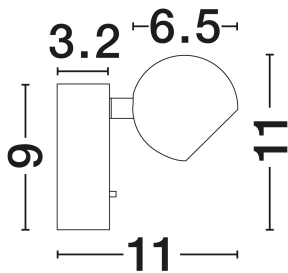

NOVA LUCE

PRODUCT DATASHEET

Version: 001

PRODUCT PHOTOGRAPH

GENERAL INFORMATION

Product Code	9540295
Collection	Indoor
Product Category	Wall
Product Family	Sfera
Mounting Location	Wall
Application Environment	Indoor
Specifications	N/A

DIMENSION & WEIGHT

LxWxH (cm)	D: 9 W: 11 H: 11
Cut Out (cm)	N/A
Weight (Kgr)	0.587

MATERIAL & COLOR

Product Color	Gold
Body Material	Aluminium & Steel

TECHNICAL DRAWING

APPLICATION & MOUNTING

Ambient Working Temp.	Max 45°C
Type of Protection	IP20
Dimmable	No
Type of Dimming	N/A
Mounting type	Surface
Mounting Depth (cm)	N/A
Led Module Replaceable	No
Light Source	LED

Power (Nominal)	6W
Input voltage (Nominal)	220-240V
Mains Frequency	50/60Hz

PHOTOMETRICAL DATA

Luminous Flux	390lm
Color Temperature	3000K
Light Color (Designation)	Warm White

WARRANTY

Warranty	3 Years
----------	----------------