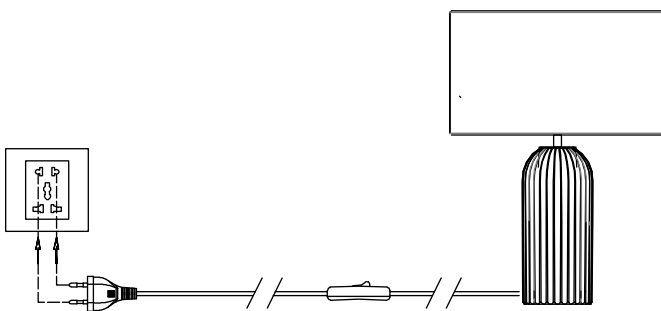

# NOVA LUCE

9540243

MAXIMUM  
120-240V, 50/80HZ E27 MAX 40W

1. Remove the cap by untying it up

---

2. Insert the bulb, by tiding it up

---

3. Plug it on power