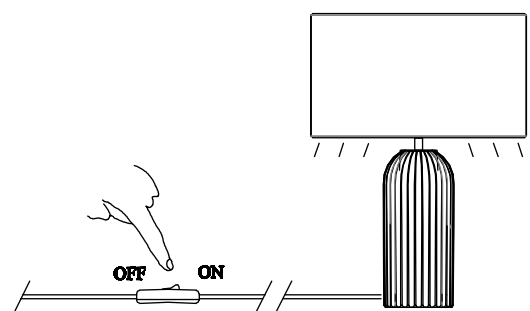

4. Switch the light on/off