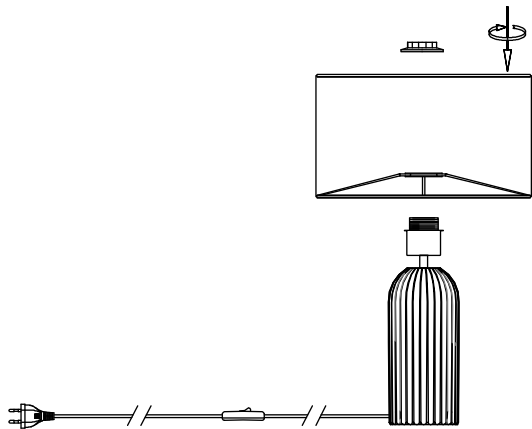

# NOVA LUCE

9540243

MAXIMUM  
120-240V, 50/80HZ E27 MAX 40W

1. Remove the cap by untying it up

---

2. Insert the bulb, by tiding it up

---

3. Plug it on power

---

4. Switch the light on/off