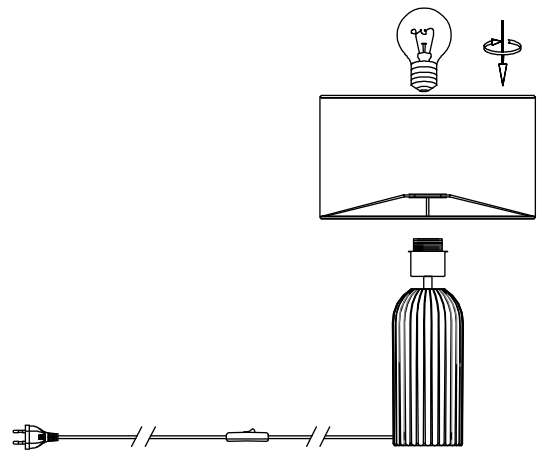

# NOVA LUCE

9540243

MAXIMUM  
120-240V, 50/80HZ E27 MAX 40W

1. Remove the cap by untying it up

---

2. Insert the bulb, by tiding it up

---

3. Plug it on power

---

4. Switch the light on/off