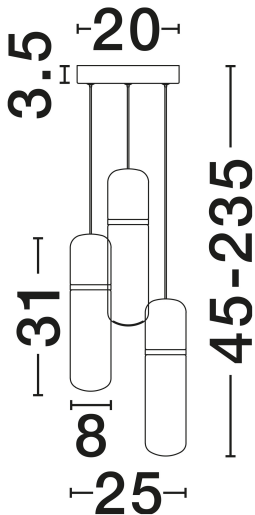

NOVA LUCE

PRODUCT DATASHEET

Version: 001

PRODUCT PHOTOGRAPH

TECHNICAL DRAWING

GENERAL INFORMATION

Product Code	9009265
Collection	Indoor
Product Category	Suspension
Product Family	Norma
Mounting Location	Ceiling
Application Environment	Indoor
Specifications	N/A

DIMENSION & WEIGHT

LxWxH (cm)	D: 25 H: 235
Cut Out (cm)	N/A
Weight (Kgr)	1.1

MATERIAL & COLOR

Product Color	Gradient Amber & Glossy Gold
Body Material	Glass & Metal

APPLICATION & MOUNTING

Ambient Working Temp.	Max 45°C
Type of Protection	IP20
Dimmable	Yes
Type of Dimming	Triac
Mounting type	Surface
Mounting Depth (cm)	N/A
Led Module Replaceable	No
Light Source	LED

Power (Nominal)	21W
Input voltage (Nominal)	220-240V
Mains Frequency	50/60Hz

PHOTOMETRICAL DATA

Luminous Flux	1470lm
Color Temperature	3000K
Light Color (Designation)	Warm White

WARRANTY

Warranty	3 Years
----------	----------------