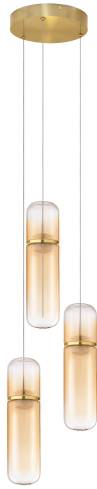

NOVA LUCE

PRODUCT DATASHEET

Version: 001

PRODUCT PHOTOGRAPH

TECHNICAL DRAWING

GENERAL INFORMATION

Product Code	9009265
Collection	Indoor
Product Category	Suspension
Product Family	Norma
Mounting Location	Ceiling
Application Environment	Indoor
Specifications	N/A

DIMENSION & WEIGHT

LxWxH (cm)	D: 25 H: 235
Cut Out (cm)	N/A
Weight (Kgr)	1.1

MATERIAL & COLOR

Product Color	Gradient Amber & Glossy Gold
Body Material	Glass & Metal

APPLICATION & MOUNTING

Ambient Working Temp.	Max 45°C
Type of Protection	IP20
Dimmable	Yes
Type of Dimming	Triac
Mounting type	Surface
Mounting Depth (cm)	N/A
Led Module Replaceable	No
Light Source	LED

Power (Nominal)	21W
Input voltage (Nominal)	220-240V
Mains Frequency	50/60Hz

PHOTOMETRICAL DATA

Luminous Flux	1470lm
Color Temperature	3000K
Light Color (Designation)	Warm White

WARRANTY

Warranty	3 Years
----------	----------------