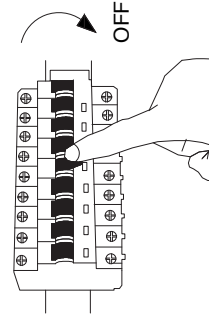

NOVA LUCE

9540411

1

Turn off the general switch

7

Turn on the general switch

1. Turn off the general switch
2. Drill holes apply plastic anchors with screws
 3. Connect wires
 4. Apply screws
 5. Apply bulb in place
6. Apply the product in to place
7. Turn on the general switch