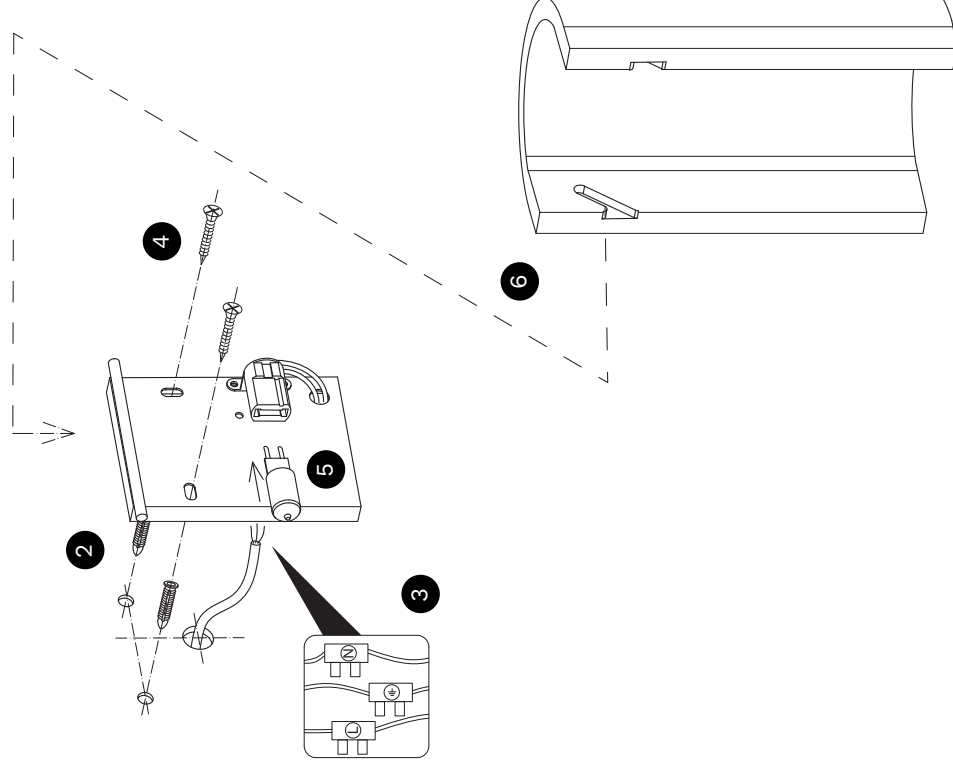

NOVA LUCE

9540411

1

Turn off the general switch

7

Turn on the general switch

1. Turn off the general switch
2. Drill holes apply plastic anchors with screws
 3. Connect wires
 4. Apply screws
 5. Apply bulb in place
6. Apply the product in to place
7. Turn on the general switch