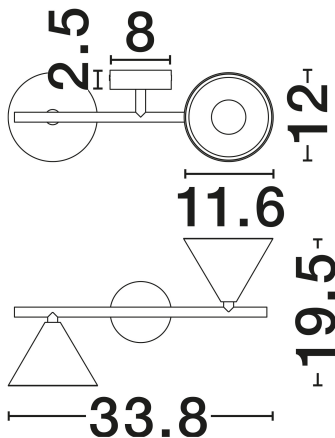

TECHNICAL DRAWING

GENERAL INFORMATION

Product Code	9011429
Collection	Indoor
Product Category	Wall
Product Family	Conico
Mounting Location	Wall
Application Environment	Indoor
Specifications	N/A

DIMENSION & WEIGHT

LxWxH (cm)	L: 19.5 W: 11.5 H: 33.8
Cut Out (cm)	N/A
Weight (Kgr)	0.45

MATERIAL & COLOR

Product Color	Oxide Coffee & Black
Body Material	Aluminium

APPLICATION & MOUNTING

Ambient Working Temp.	Max 45°C
Type of Protection	IP20
Dimmable	Yes
Type of Dimming	N/A
Mounting type	Surface
Mounting Depth (cm)	N/A
Led Module Replaceable	Yes
Light Source	MR16/GU10

NOVA LUCE S.A

Schimatari Viotias
32009, Greece

+30 22620 58 121
+30 22620 56 743

info@novaluce.com
www.novaluce.com