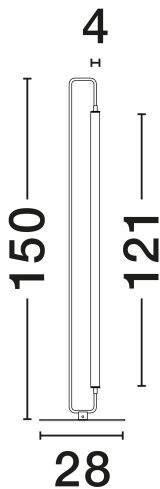

NOVA LUCE

PRODUCT DATASHEET

Version: 001

PRODUCT PHOTOGRAPH

TECHNICAL DRAWING

GENERAL INFORMATION

Product Code	9002085
Collection	Indoor
Product Category	Floor
Product Family	Wetro
Mounting Location	Floor
Application Environment	Indoor
Specifications	N/A

DIMENSION & WEIGHT

LxWxH (cm)	D: 28 H: 150
Cut Out (cm)	N/A
Weight (Kgr)	1.46

MATERIAL & COLOR

Product Color	Matt Black & Gold
Body Material	Metal&Acrylic

APPLICATION & MOUNTING

Ambient Working Temp.	Max 45°C
Type of Protection	IP20
Dimmable	No
Type of Dimming	N/A
Mounting type	Surface
Mounting Depth (cm)	N/A
Led Module Replaceable	No
Light Source	LED

Power (Nominal)	32W
Input voltage (Nominal)	220-240V
Mains Frequency	50/60Hz

PHOTOMETRICAL DATA

Luminous Flux	1856lm
Color Temperature	3000K
Light Color (Designation)	Warm White

WARRANTY

Warranty	3 Years
----------	----------------