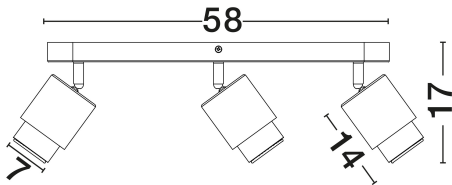

NOVA LUCE

PRODUCT DATASHEET

Version: 001

PRODUCT PHOTOGRAPH

GENERAL INFORMATION

Product Code	9011328
Collection	Indoor
Product Category	Spotlights
Product Family	Ison
Mounting Location	Ceiling
Application Environment	Indoor
Specifications	N/A

DIMENSION & WEIGHT

LxWxH (cm)	L: 58 W: 14 H: 17
Cut Out (cm)	N/A
Weight (Kgr)	1.1

MATERIAL & COLOR

Product Color	Sandy White
Body Material	Metal

TECHNICAL DRAWING

APPLICATION & MOUNTING

Ambient Working Temp.	Max 45°C
Type of Protection	IP20
Dimmable	Yes
Type of Dimming	N/A
Mounting type	Surface
Mounting Depth (cm)	N/A
Led Module Replaceable	Yes
Light Source	GU10