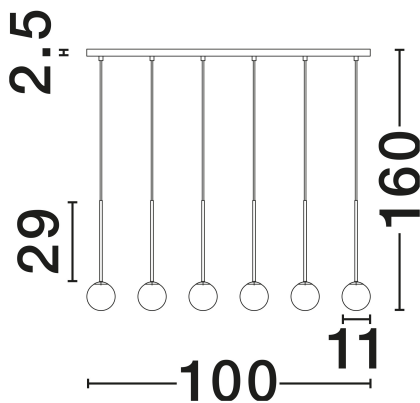

NOVA LUCE

PRODUCT DATASHEET

Version: 001

PRODUCT PHOTOGRAPH

TECHNICAL DRAWING

GENERAL INFORMATION

Product Code	9620159
Collection	Indoor
Product Category	Suspension
Product Family	Savoy
Mounting Location	Ceiling
Application Environment	Indoor
Specifications	N/A

DIMENSION & WEIGHT

LxWxH (cm)	L: 100 W: 8 H: 160
Cut Out (cm)	N/A
Weight (Kgr)	3

MATERIAL & COLOR

Product Color	Opal & Satin Gold, Matt Black
Body Material	Glass & Metal

APPLICATION & MOUNTING

Ambient Working Temp.	Max 45°C
Type of Protection	IP20
Dimmable	Yes
Type of Dimming	N/A
Mounting type	Surface
Mounting Depth (cm)	N/A
Led Module Replaceable	Yes
Light Source	G9

Power (Nominal)	6x5W
Input voltage (Nominal)	100-240V
Mains Frequency	50/60Hz

PHOTOMETRICAL DATA

Luminous Flux	N/A
Color Temperature	N/A
Light Color (Designation)	N/A

WARRANTY

Warranty	3 Years
----------	----------------