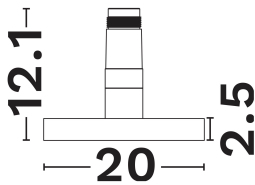

COMPATIBLE WITH

— On/Off Driver: N/A

— Triac Driver: N/A

— Dali Driver: N/A

GENERAL INFORMATION

Product Code	9492852
Product Category	Systems
Product Family	Imagine Lighting Systems
Mounting Location	Ceiling
Application Environment	Indoor

DIMENSION & WEIGHT

LxWxH (cm)	D: 20 W: 12.1
Cut out (cm)	N/A
Weight (Kgr)	N/A

MATERIAL & COLOR

Product Color	Black
Body Material	Aluminium
Cover Material	N/A

APPLICATION & MOUNTING

Ambient Working Temp.	45 C
Type of Protection	IP20
Protection Class IK	IK03
Dimmable	No
Type of Dimming (Optional)	N/A
Mounting type	Surface
Mounting Depth (cm)	Ceiling
Led Module Replaceable	No
Light Source	Led
Adjustable	No

NOVA LUCE S.A

Schimatari Viotias
32009, Greece

+30 22620 58 121
+30 22620 56 743

info@novaluce.com
www.novaluce.com