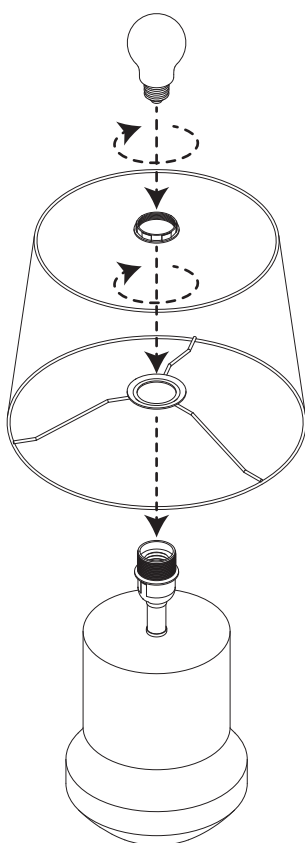

NOVA LUCE

9001060

1

Place the shade into place
Make it stable
by tying up the washer
& Apply the bulb by rotating

2

Plug it in power to turn it on/ off

3

Installation completed