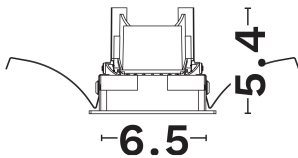

DIMENSION & WEIGHT

LxWxH (cm)	L:6.5 W:6.5 H:5.4
Cut out (cm)	5,7X5,7
Weight (Kgr)	0,058

TECHNICAL DRAWING

MATERIAL & COLOR

Product Color	White
Body Material	Aluminium
Cover Material	N/A

APPLICATION & MOUNTING