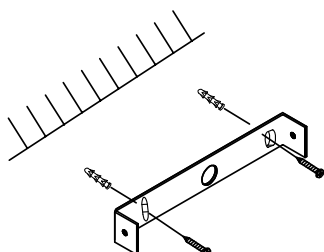

NOVA LUCE

9598420

1

Turn off the general switch

2

Drill holes & apply plastic anchors
With screws

3

Connect the wires

4

Apply the side screws

5

Turn on the general switch