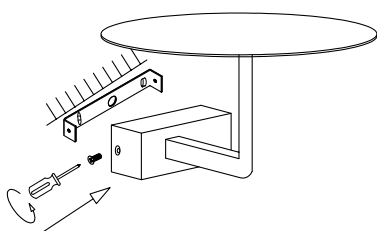

NOVA LUCE

9598420

1

Turn off the general switch

2

Drill holes & apply plastic anchors
With screws

3

Connect the wires

4

Apply the side screws

5

Turn on the general switch