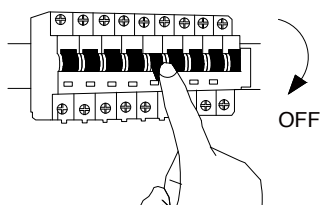

NOVA LUCE

9598420

1

Turn off the general switch

2

Drill holes & apply plastic anchors
With screws

3

Connect the wires

4

Apply the side screws

5

Turn on the general switch