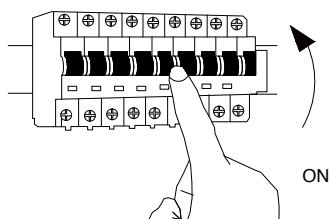

NOVA LUCE

9598420

1

Turn off the general switch

2

Drill holes & apply plastic anchors
With screws

3

Connect the wires

4

Apply the side screws

5

Turn on the general switch