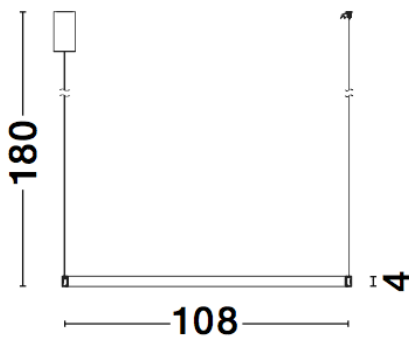

NOVA LUCE

PRODUCT DATASHEET

Version: 001

PRODUCT PHOTOGRAPH

TECHNICAL DRAWING

GENERAL INFORMATION

Product Code	86016805
Collection	Decorative
Product Category	Suspension
Product Family	Vegas
Mounting Location	Ceiling
Application Environment	Indoor

DIMENSION & WEIGHT

LxWxH (cm)	D: 108 H: 180
Cut out (cm)	N/A
Weight (Kgr)	3.2

MATERIAL & COLOR

Product Color	Antique Brass
Body Material	Aluminium & Acrylic

APPLICATION & MOUNTING

Ambient Working Temp.	Max 45 oC
Type of Protection	IP20
Dimmable	No
Type of Dimming (Optional)	N/A
Mounting type	Ceiling
Mounting Depth (cm)	N/A
Led Module Replaceable	No
Light Source	LED

Power (Nominal)	35W
Input voltage (Nominal)	220-240Vac
Mains Frequency	50/60Hz

PHOTOMETRICAL DATA

Luminous Flux	1900 lm
Color Temperature	3000K
Light Color (Designation)	Warm White

WARRANTY

Warranty	3 Years
----------	----------------