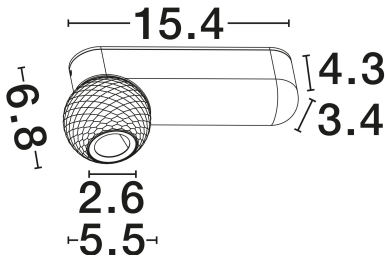

NOVA LUCE

PRODUCT DATASHEET

Version: 001

PRODUCT PHOTOGRAPH

GENERAL INFORMATION

Product Code	9088186
Collection	Indoor
Product Category	Wall
Product Family	Notic
Mounting Location	Wall
Application Environment	Indoor
Specifications	N/A

DIMENSION & WEIGHT

LxWxH (cm)	D: 5.5 W: 6.8 H: 15.4
Cut Out (cm)	N/A
Weight (Kgr)	0.332

MATERIAL & COLOR

Product Color	Sandy White
Body Material	Aluminium

APPLICATION & MOUNTING

Ambient Working Temp.	Max 45°C
Type of Protection	IP20
Dimmable	No
Type of Dimming	N/A
Mounting type	Surface
Mounting Depth (cm)	N/A
Led Module Replaceable	No
Light Source	LED

TECHNICAL DRAWING

NOVA LUCE S.A

Schimatari Viotias
32009, Greece

+30 22620 58 121
+30 22620 56 743

info@novaluce.com
www.novaluce.com