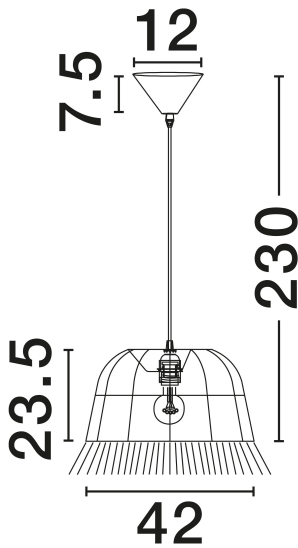

NOVA LUCE

PRODUCT DATASHEET

Version: 001

PRODUCT PHOTOGRAPH

TECHNICAL DRAWING

GENERAL INFORMATION

Product Code	9586613
Collection	Indoor
Product Category	Suspension
Product Family	Sorello
Mounting Location	Ceiling
Application Environment	Indoor
Specifications	N/A

DIMENSION & WEIGHT

LxWxH (cm)	D: 42 H: 230
Cut Out (cm)	N/A
Weight (Kgr)	1.35

MATERIAL & COLOR

Product Color	Natural & Red & Sandy Black
Body Material	Hyacinth & Raffia & Rope & Steel

APPLICATION & MOUNTING

Ambient Working Temp.	Max 45°C
Type of Protection	IP20
Dimmable	Yes
Type of Dimming	N/A
Mounting type	Surface
Mounting Depth (cm)	N/A
Led Module Replaceable	Yes
Light Source	E27

NOVA LUCE S.A

Schimatari Viotias
32009, Greece

+30 22620 58 121
+30 22620 56 743

info@novaluce.com
www.novaluce.com

NOVA LUCE

PRODUCT DATASHEET

Version: 001

ELECTRICAL DATA

Power (Nominal)	1x12W
Input voltage (Nominal)	100-240V
Mains Frequency	50/60Hz

PHOTOMETRICAL DATA