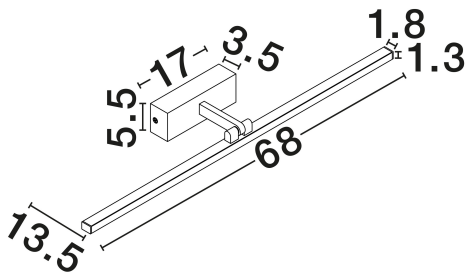

NOVA LUCE

PRODUCT DATASHEET

Version: 001

PRODUCT PHOTOGRAPH

GENERAL INFORMATION

Product Code	9117310
Collection	Indoor
Product Category	Wall
Product Family	Marel
Mounting Location	Ceiling
Application Environment	Indoor
Specifications	N/A

DIMENSION & WEIGHT

LxWxH (cm)	L: 68 W: 13.5 H: 5
Cut Out (cm)	N/A
Weight (Kgr)	0.74

MATERIAL & COLOR

Product Color	Brushed Gold
Body Material	Steel, Aluminium & Acrylic

TECHNICAL DRAWING

APPLICATION & MOUNTING

+30 22620 58 121
+30 22620 56 743

info@novaluce.com
www.novaluce.com

NOVA LUCE

PRODUCT DATASHEET

Version: 001

ELECTRICAL DATA

Power (Nominal)	16W
Input voltage (Nominal)	220-240V
Mains Frequency	50/60Hz

PHOTOMETRICAL DATA