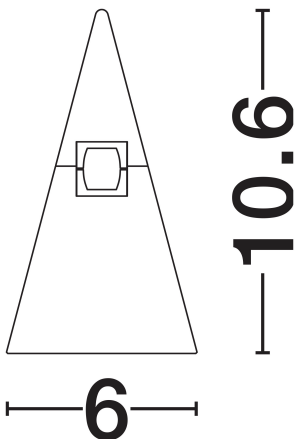

GENERAL INFORMATION

Product Code	9090287
Collection	Indoor
Product Category	Accessories
Product Family	Cono
Mounting Location	N/A
Application Environment	Indoor
Specifications	N/A

DIMENSION & WEIGHT

LxWxH (cm)	D: 6 H: 10.8
Cut Out (cm)	N/A
Weight (Kgr)	0

MATERIAL & COLOR

Product Color	Satin Brass
Body Material	Aluminium

APPLICATION & MOUNTING

Ambient Working Temp.	Max 45°C
Type of Protection	IP20
Dimmable	No
Type of Dimming	N/A
Mounting type	Surface
Mounting Depth (cm)	N/A
Led Module Replaceable	No
Light Source	LED

NOVA LUCE S.A

Schimatari Viotias
32009, Greece

+30 22620 58 121
+30 22620 56 743

info@novaluce.com
www.novaluce.com