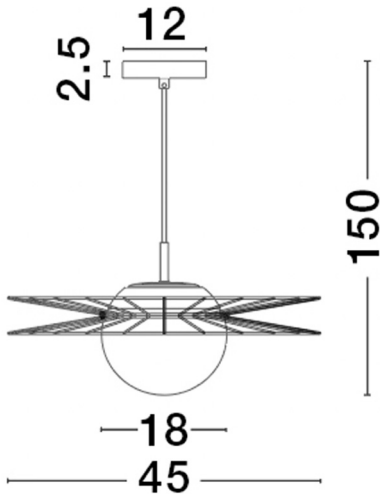

NOVA LUCE

PRODUCT DATASHEET

Version: 001

PRODUCT PHOTOGRAPH

TECHNICAL DRAWING

GENERAL INFORMATION

Product Code	9043303
Collection	Decorative
Product Category	Suspension
Product Family	Ellery
Mounting Location	Ceiling
Application Environment	Indoor

DIMENSION & WEIGHT

LxWxH (cm)	D: 45 H: 150
Cut out (cm)	N/A
Weight (Kgr)	1.4

MATERIAL & COLOR

Product Color	Gold & Opal
Body Material	Metal & Glass

APPLICATION & MOUNTING

Ambient Working Temp.	Max 45 oC
Type of Protection	IP20
Dimmable	Depends on the lamp
Type of Dimming (Optional)	N/A
Mounting type	Ceiling
Mounting Depth (cm)	N/A
Led Module Replaceable	Yes
Light Source	LED ?27

Power (Nominal)	Depends on the lamp
Input voltage (Nominal)	220-240Vac
Mains Frequency	50/60Hz

PHOTOMETRICAL DATA

Luminous Flux	Depends on the lamp
Color Temperature	Depends on the lamp
Light Color (Designation)	N/A