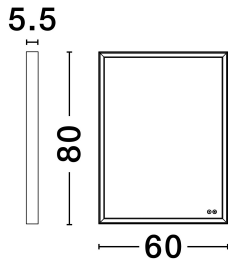

TECHNICAL DRAWING

APPLICATION & MOUNTING

Ambient Working Temp.	Max 45°C
Type of Protection	IP44
Dimmable	No
Type of Dimming	N/A
Mounting type	Surface
Mounting Depth (cm)	N/A
Led Module Replaceable	No
Light Source	LED

NOVA LUCE S.A

Schimatari Viotias
32009, Greece

+30 22620 58 121
+30 22620 56 743

info@novaluce.com
www.novaluce.com