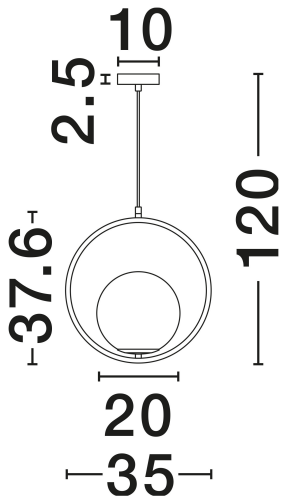

NOVA LUCE

PRODUCT DATASHEET

Version: 001

PRODUCT PHOTOGRAPH

TECHNICAL DRAWING

GENERAL INFORMATION

Product Code	9988169
Collection	Indoor
Product Category	Suspension
Product Family	Obitar
Mounting Location	Ceiling
Application Environment	Indoor
Specifications	N/A

DIMENSION & WEIGHT

LxWxH (cm)	L: 35 W: 20 H: 120
Cut Out (cm)	N/A
Weight (Kgr)	1.1

MATERIAL & COLOR

Product Color	Opal & Brass Gold
Body Material	Glass & Metal

APPLICATION & MOUNTING

Ambient Working Temp.	Max 45°C
Type of Protection	IP20
Dimmable	Yes
Type of Dimming	N/A
Mounting type	Surface
Mounting Depth (cm)	N/A
Led Module Replaceable	Yes
Light Source	?27

Power (Nominal)	1x12W
Input voltage (Nominal)	100-240V
Mains Frequency	50/60Hz

PHOTOMETRICAL DATA

Luminous Flux	N/A
Color Temperature	N/A
Light Color (Designation)	N/A

WARRANTY

Warranty	3 Years
----------	----------------