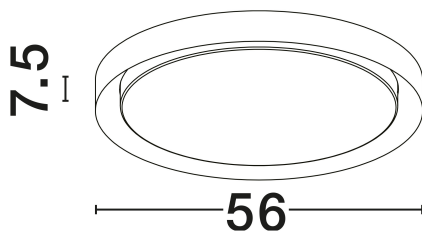

TECHNICAL DRAWING

APPLICATION & MOUNTING

Ambient Working Temp.	Max 45°C
Type of Protection	IP20
Dimmable	Yes
Type of Dimming	Triac
Mounting type	Surface
Mounting Depth (cm)	N/A
Led Module Replaceable	No
Light Source	LED

NOVA LUCE S.A

Schimatari Viotias
32009, Greece

+30 22620 58 121
+30 22620 56 743

info@novaluce.com
www.novaluce.com