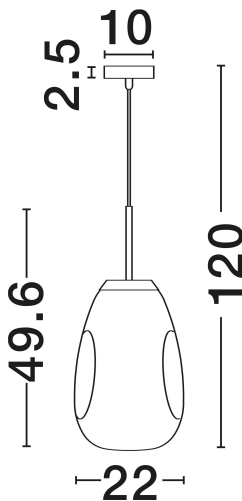

NOVA LUCE

PRODUCT DATASHEET

Version: 001

PRODUCT PHOTOGRAPH

TECHNICAL DRAWING

GENERAL INFORMATION

Product Code	9190391
Collection	Indoor
Product Category	Suspension
Product Family	Lava
Mounting Location	Ceiling
Application Environment	Indoor
Specifications	N/A

DIMENSION & WEIGHT

LxWxH (cm)	D: 22 H: 120
Cut Out (cm)	N/A
Weight (Kgr)	1.93

MATERIAL & COLOR

Product Color	Cooper
Body Material	Glass & Metal

APPLICATION & MOUNTING

Ambient Working Temp.	Max 45°C
Type of Protection	IP20
Dimmable	N/A
Type of Dimming	N/A
Mounting type	Surface
Mounting Depth (cm)	N/A
Led Module Replaceable	Yes
Light Source	E27

Power (Nominal)	1x12W
Input voltage (Nominal)	100-240V
Mains Frequency	50/60Hz

PHOTOMETRICAL DATA

Luminous Flux	N/A
Color Temperature	N/A
Light Color (Designation)	N/A

WARRANTY

Warranty	3 Years
----------	----------------