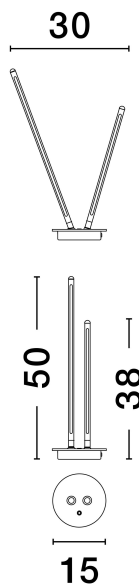

NOVA LUCE

PRODUCT DATASHEET

Version: 001

PRODUCT PHOTOGRAPH

TECHNICAL DRAWING

GENERAL INFORMATION

Product Code	9002063
Collection	Indoor
Product Category	Table
Product Family	Intec
Mounting Location	Table
Application Environment	Indoor
Specifications	N/A

DIMENSION & WEIGHT

LxWxH (cm)	D: 15 H: 50
Cut Out (cm)	N/A
Weight (Kgr)	1.35

MATERIAL & COLOR

Product Color	Sandy White
Body Material	Aluminium & Acrylic

APPLICATION & MOUNTING

Ambient Working Temp.	Max 45°C
Type of Protection	IP20
Dimmable	Yes
Type of Dimming	Triac
Mounting type	Surface
Mounting Depth (cm)	N/A
Led Module Replaceable	No
Light Source	LED

Power (Nominal)	8W
Input voltage (Nominal)	220-240V
Mains Frequency	50/60Hz

PHOTOMETRICAL DATA

Luminous Flux	241lm
Color Temperature	3000K
Light Color (Designation)	Warm White

WARRANTY

Warranty	3 Years
----------	----------------